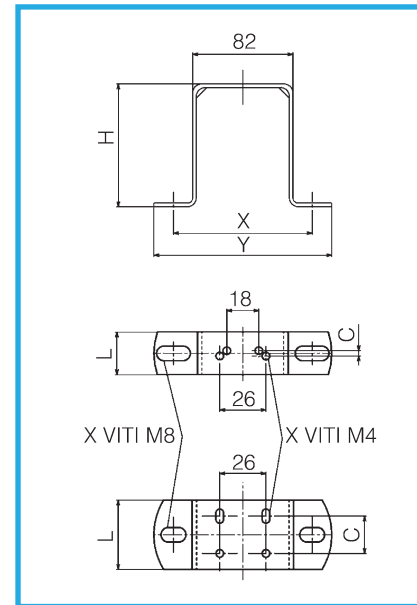

STAFFE

BRACKETS

Staffe dritte

Straight brackets

Codice Part Number	H	X	Y	C	L
1038101	39	81	106	3,0	24
1038103	52	81	106	3,0	24
1038110	72	81	106	3,0	24
1038113	84	81	106	3,0	24
1038007	73	78	100	21,0	39
1038049	84	78	100	21,0	39
1038003	109	78	100	21,0	39
1038002	109	78	100	34,5	49

Staffe a V

V-form brackets

Codice Part Number	H	X	Y	C	L
1038152	52	130	152	3,0	24
1038162	72	159	181	3,0	24
1038157	84	142	164	3,0	24
1038061	90	110	132	34,5	49
1038009	112	150	172	21,0	39

Plastic support for
ECM C-HC-HBS
Part Number 1-072-1386