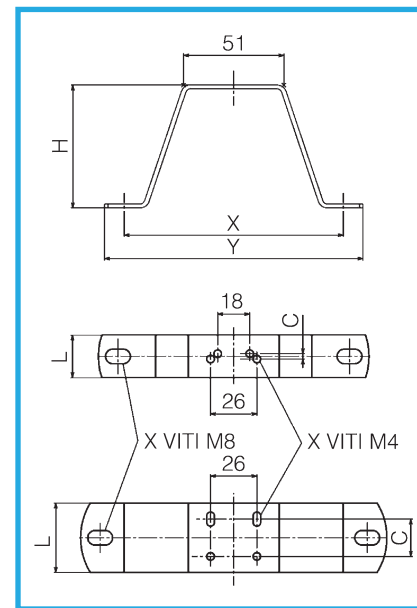

STAFFE

BRACKETS

Staffe dritte

Straight brackets

Codice Part Number	H	X	Y	C	L
1038101	39	81	106	3,0	24
1038103	52	81	106	3,0	24
1038110	72	81	106	3,0	24
1038113	84	81	106	3,0	24
1038007	73	78	100	21,0	39
1038049	84	78	100	21,0	39
1038003	109	78	100	21,0	39
1038002	109	78	100	34,5	49

Staffe a V

V-form brackets

Codice Part Number	H	X	Y	C	L
1038152	52	130	152	3,0	24
1038162	72	159	181	3,0	24
1038157	84	142	164	3,0	24
1038061	90	110	132	34,5	49
1038009	112	150	172	21,0	39

Plastic support for
ECM C-HC-HBS
Part Number 1-072-1386