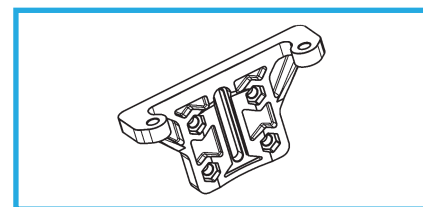

STAFFE

BRACKETS

Staffe dritte

Straight brackets

Codice Part Number	H	X	Y	C	L
1038101	39	81	106	3,0	24
1038103	52	81	106	3,0	24
1038110	72	81	106	3,0	24
1038113	84	81	106	3,0	24
1038007	73	78	100	21,0	39
1038049	84	78	100	21,0	39
1038003	109	78	100	21,0	39
1038002	109	78	100	34,5	49

Staffe a V

V-form brackets

Codice Part Number	H	X	Y	C	L
1038152	52	130	152	3,0	24
1038162	72	159	181	3,0	24
1038157	84	142	164	3,0	24
1038061	90	110	132	34,5	49
1038009	112	150	172	21,0	39

Plastic support for
ECM C-HC-HBS
Part Number 1-072-1386